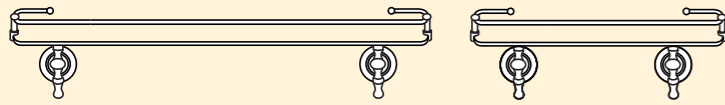

Impero

Serie interamente realizzata in ottone nei colori: cromo-oro, oro, cromo, ottone antico. Vaschette in vetro satinato.

Range made entirely in brass in the following colours: chrome-gold, gold, chrome, old brass. Dishes in frosted glass.

Serie ganz aus Messing in den Farben: Chrom-gold, gold, chrom, messing antik. Schalen aus satiniertem Glas.

Série entièrement réalisée en laiton dans les couleurs: chr.-or, or, chrome, laiton antique. Récipients en verre satiné.

Вся эта серия мебели производится в следующих цветах: хром/золото, золото, хром, старая латунь. Ванночки из матового стекла.

L/130 cm 70x15.5p
Mensola
Shelf
Konsole
Tablette
Полка

L/131 cm 40x15.5p
Mensola
Shelf
Konsole
Tablette
Полка